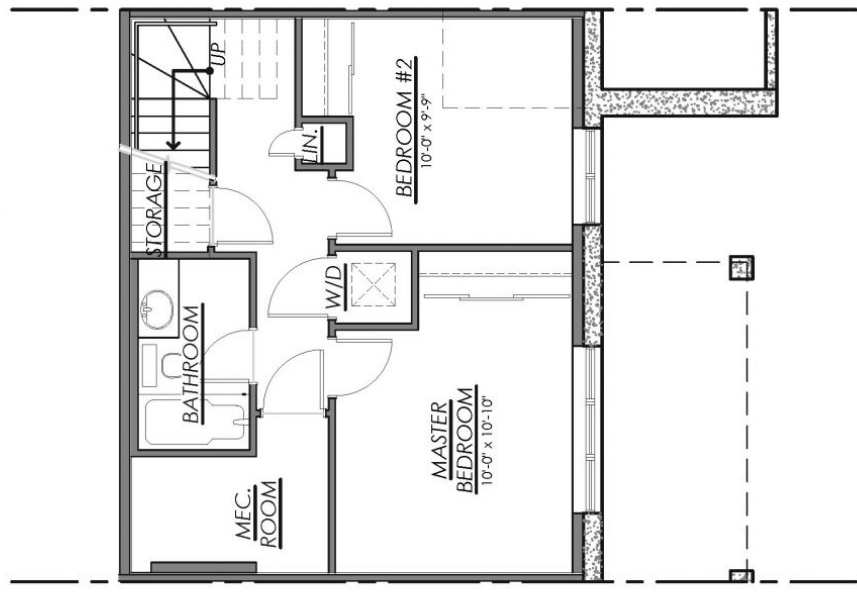

- 4 Stainless Steel Appliances (includes fridge, stove, dishwasher, microwave/hood fan)
- Washer and Dryer (White)
- 1 Parking Spot Included
- Kitchen Island with flush eating bar (as per plan)
- Luxury Vinyl Plank flooring throughout
- Carpeting on stairs
- Large balcony off kitchen
- Quartz counter top in kitchen
- Air conditioning

Phone: (613) 730-7000

THE URBAN TERRACE RENTALS

THE EXPLORER LOWER LEVEL MIDDLE UNIT

NOT TO SCALE
 AREA MAY VARY FROM STATED FLOOR AREA
 DIMENSIONS ARE APPROXIMATE
 PLANS / ELEVATIONS ARE SUBJECT TO CHANGE WITHOUT NOTICE
 E. & O. E.
 REVISED MARCH 27th, 2018