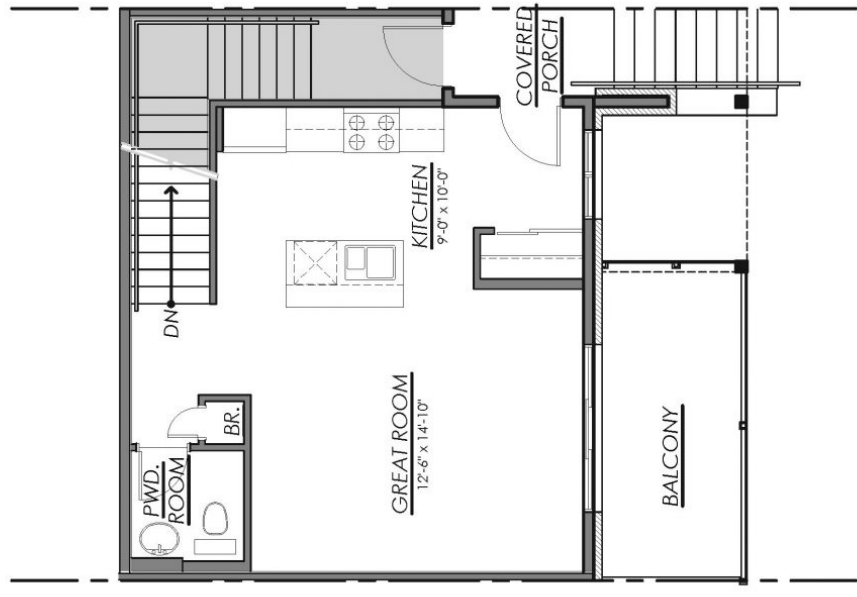

Phone: (613) 730-7000

THE URBAN TERRACE RENTALS

THE EXPLORER LOWER LEVEL MIDDLE UNIT

NOT TO SCALE
 AREA MAY VARY FROM STATED FLOOR AREA
 DIMENSIONS ARE APPROXIMATE
 PLANS / ELEVATIONS ARE SUBJECT TO CHANGE WITHOUT NOTICE
 E. & O. E.
 REVISED MARCH 27th, 2018