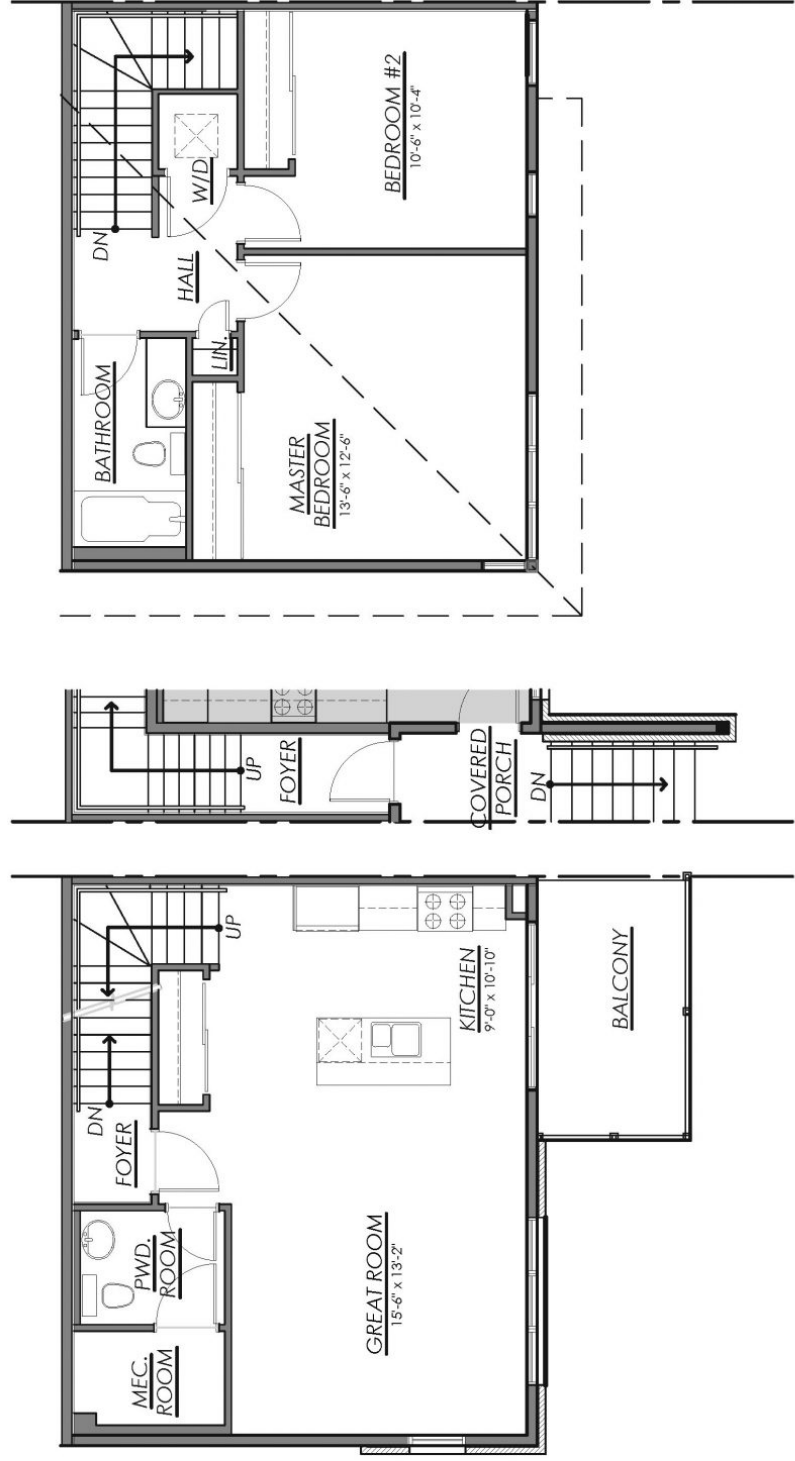

THE URBAN TERRACE RENTALS

THE MOUNTAINEER UPPER LEVEL END UNIT

NOT TO SCALE
ACTUAL USABLE AREA MAY VARY FROM STATED FLOOR AREA
DIMENSIONS ARE APPROXIMATE
FINISHES AND ELEVATIONS ARE SUBJECT TO CHANGE WITHOUT NOTICE
ALL DIMENSIONS ARE TO FACE UNLESS OTHERWISE NOTED
E. & O. E.
REVISED MARCH 27th, 2018