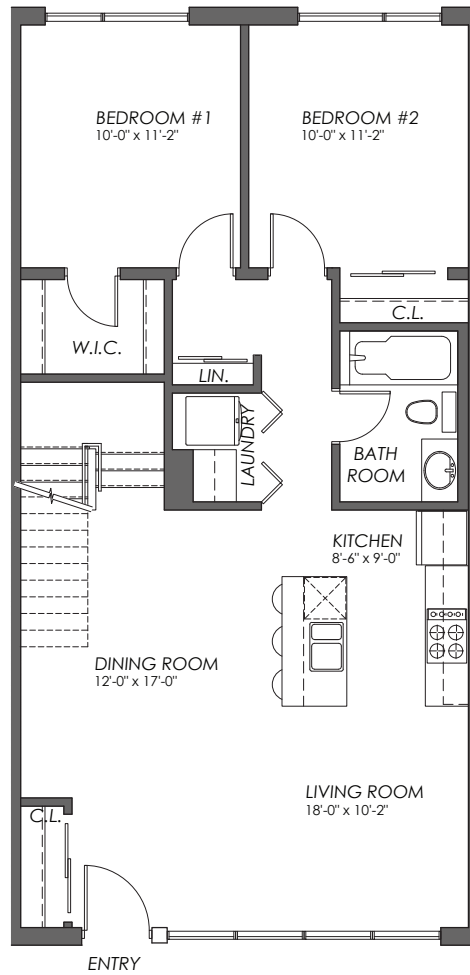

loft with private rooftop patio

LONGFIELDS SQUARE II

the heart of Barrhaven

Suite K

Dreamers Lofts

1,320 sq.ft.

3 2

MAIN LEVEL

UPPER LEVEL

613 247 3093 • CAMPANALE.COM • RENTALINQUIRIES@CAMPANALE.COM

Not to scale. Actual usable area may vary from stated floor area. Dimensions are approximate. Plans/elevations are subject to change without notice and are only suggested layouts & finishes E & O.E. Revised May 19, 2023.