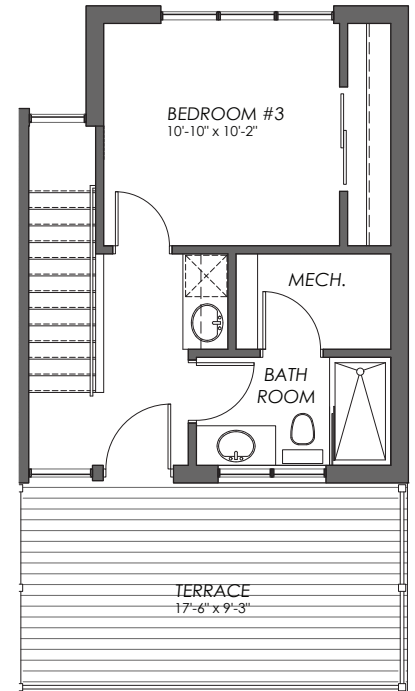

loft with private rooftop patio

LONGFIELDS SQUARE II

the heart of Barrhaven

Suite K

Dreamers Lofts

1,320 sq.ft.

3 2

MAIN LEVEL

UPPER LEVEL

613 247 3093 • CAMPANALE.COM • RENTALINQUIRIES@CAMPANALE.COM

Not to scale. Actual usable area may vary from stated floor area. Dimensions are approximate. Plans/elevations are subject to change without notice and are only suggested layouts & finishes E & O.E. Revised May 19, 2023.