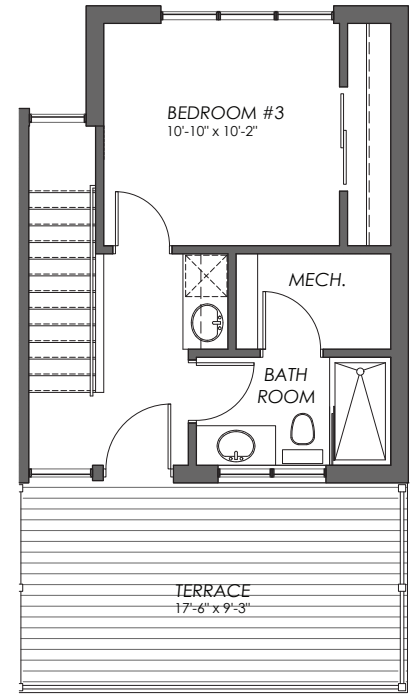

loft with private rooftop patio

LONGFIELDS SQUARE II

the heart of Barrhaven

Suite I

Dreamers Lofts

1,427 sq.ft.

3 2

MAIN LEVEL

UPPER LEVEL

613 247 3093 • CAMPANALE.COM • RENTALINQUIRIES@CAMPANALE.COM

Not to scale. Actual usable area may vary from stated floor area. Dimensions are approximate. Plans/elevations are subject to change without notice and are only suggested layouts & finishes E & O.E. Revised May 19, 2023.