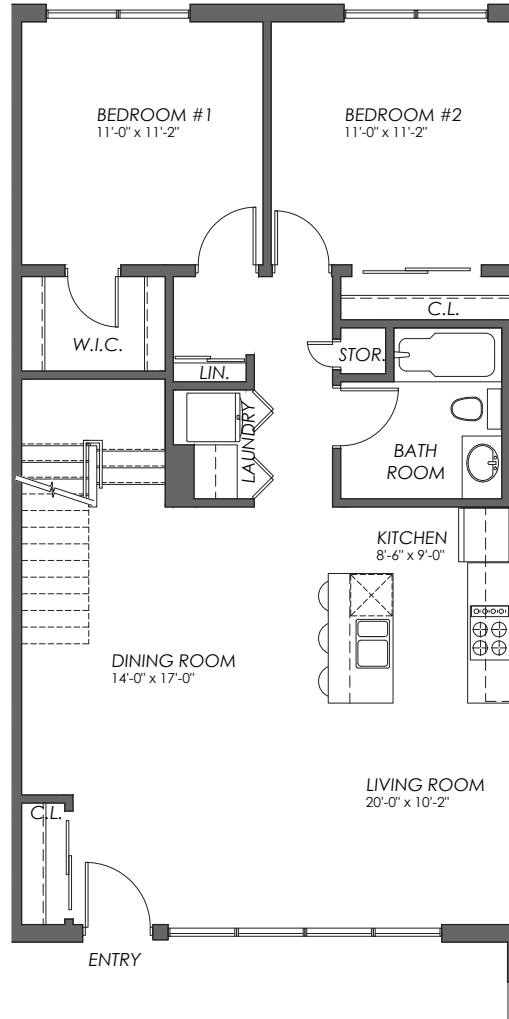

loft with private rooftop patio

LONGFIELDS SQUARE II

the heart of Barrhaven

Suite I

Dreamers Lofts

1,427 sq.ft.

3 2

MAIN LEVEL

UPPER LEVEL

613 247 3093 • CAMPANALE.COM • RENTALINQUIRIES@CAMPANALE.COM

Not to scale. Actual usable area may vary from stated floor area. Dimensions are approximate. Plans/elevations are subject to change without notice and are only suggested layouts & finishes E & O.E. Revised May 19, 2023.