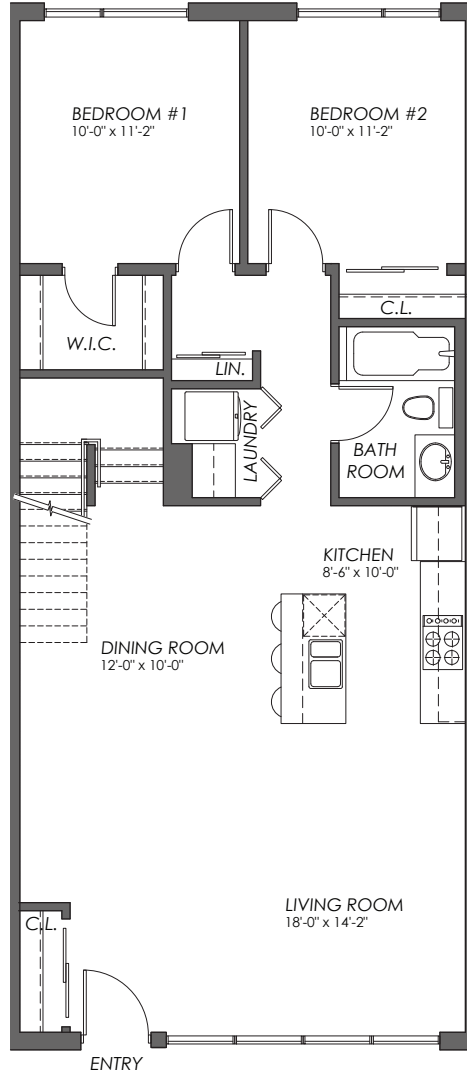

loft with private rooftop patio

LONGFIELDS SQUARE II

the heart of Barrhaven

Suite E

Dreamers Lofts

1,424 sq.ft.

3 2

MAIN LEVEL

UPPER LEVEL

613 247 3093 • CAMPANALE.COM • RENTALINQUIRIES@CAMPANALE.COM

Not to scale. Actual usable area may vary from stated floor area. Dimensions are approximate. Plans/elevations are subject to change without notice and are only suggested layouts & finishes E & O.E. Revised May 19, 2023.