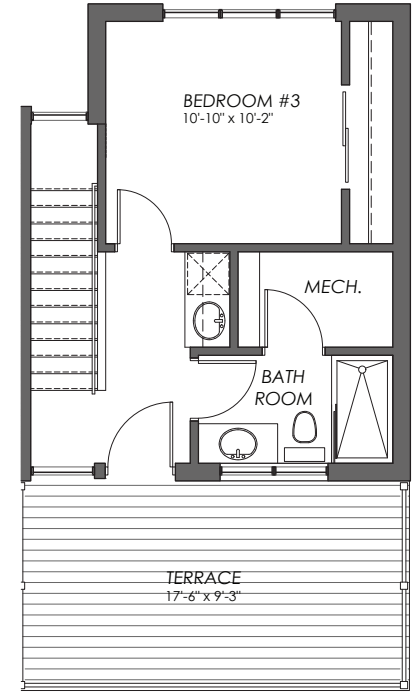

loft with private rooftop patio

LONGFIELDS SQUARE II

the heart of Barrhaven

Suite E

Dreamers Lofts

1,424 sq.ft.

3 2

MAIN LEVEL

UPPER LEVEL

613 247 3093 • CAMPANALE.COM • RENTALINQUIRIES@CAMPANALE.COM

Not to scale. Actual usable area may vary from stated floor area. Dimensions are approximate. Plans/elevations are subject to change without notice and are only suggested layouts & finishes E & O.E. Revised May 19, 2023.