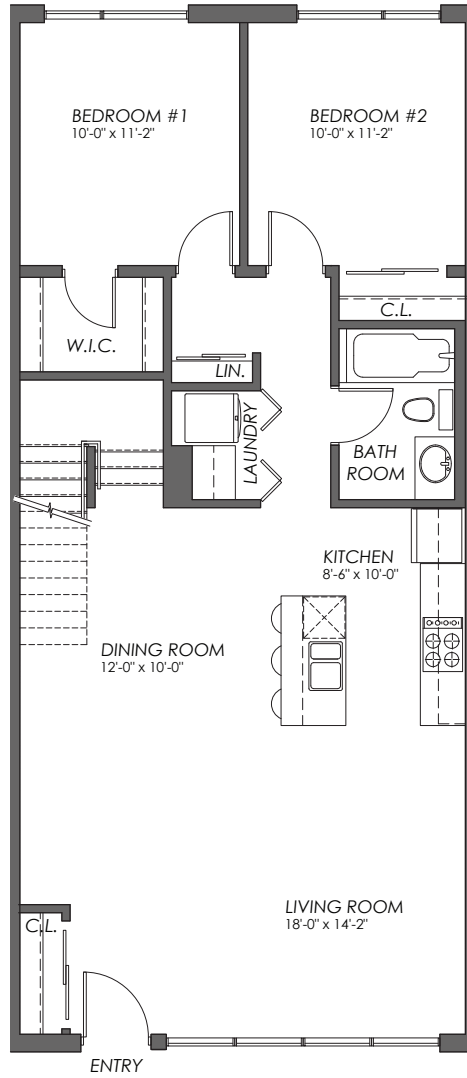

loft with private rooftop patio

LONGFIELDS SQUARE II

the heart of Barrhaven

Suite C

Dreamers Lofts

1,424 sq.ft.

3 2

MAIN LEVEL

UPPER LEVEL

613 247 3093 • CAMPANALE.COM • RENTALINQUIRIES@CAMPANALE.COM

Not to scale. Actual usable area may vary from stated floor area. Dimensions are approximate. Plans/elevations are subject to change without notice and are only suggested layouts & finishes E & O.E. Revised May 19, 2023.