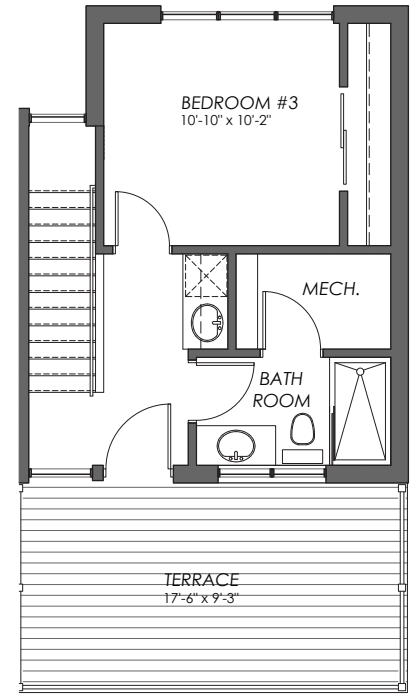

loft with private rooftop patio

LONGFIELDS SQUARE II

the heart of Barrhaven

Suite C

Dreamers Lofts

1,424 sq.ft.

3 2

MAIN LEVEL

UPPER LEVEL

613 247 3093 • CAMPANALE.COM • RENTALINQUIRIES@CAMPANALE.COM

Not to scale. Actual usable area may vary from stated floor area. Dimensions are approximate. Plans/elevations are subject to change without notice and are only suggested layouts & finishes E & O.E. Revised May 19, 2023.