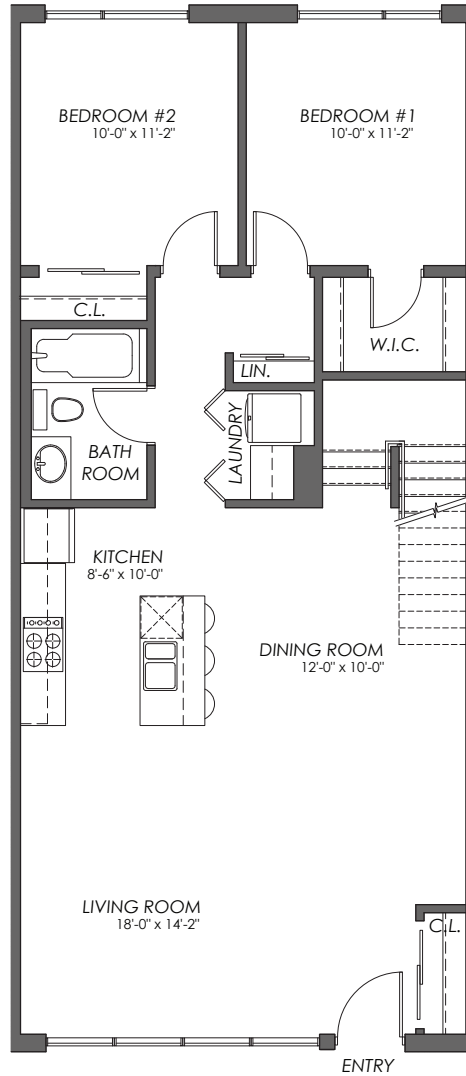

loft with private rooftop patio

LONGFIELDS SQUARE II

the heart of Barrhaven

Suite B

Dreamers Lofts

1,424 sq.ft.

3 2

MAIN LEVEL

UPPER LEVEL

613 247 3093 • CAMPANALE.COM • RENTALINQUIRIES@CAMPANALE.COM

Not to scale. Actual usable area may vary from stated floor area. Dimensions are approximate. Plans/elevations are subject to change without notice and are only suggested layouts & finishes E & O.E. Revised May 19, 2023.