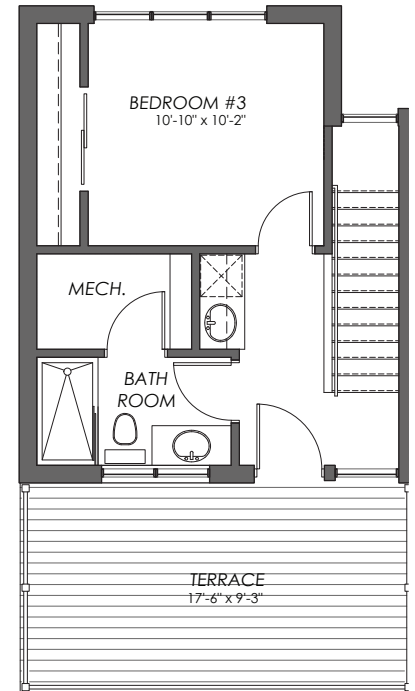

loft with private rooftop patio

LONGFIELDS SQUARE II

the heart of Barrhaven

Suite B

Dreamers Lofts

1,424 sq.ft.

3 2

MAIN LEVEL

UPPER LEVEL

613 247 3093 • CAMPANALE.COM • RENTALINQUIRIES@CAMPANALE.COM

Not to scale. Actual usable area may vary from stated floor area. Dimensions are approximate. Plans/elevations are subject to change without notice and are only suggested layouts & finishes E & O.E. Revised May 19, 2023.