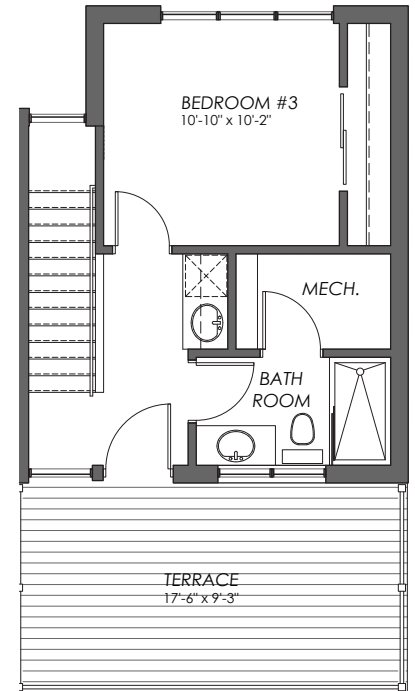

loft with private rooftop patio

LONGFIELDS SQUARE II

the heart of Barrhaven

Suite A

Dreamers Lofts

1,448 sq.ft.

3 2

MAIN LEVEL

UPPER LEVEL

613 247 3093 • CAMPANALE.COM • RENTALINQUIRIES@CAMPANALE.COM

Not to scale. Actual usable area may vary from stated floor area. Dimensions are approximate. Plans/elevations are subject to change without notice and are only suggested layouts & finishes E & O.E. Revised May 19, 2023.