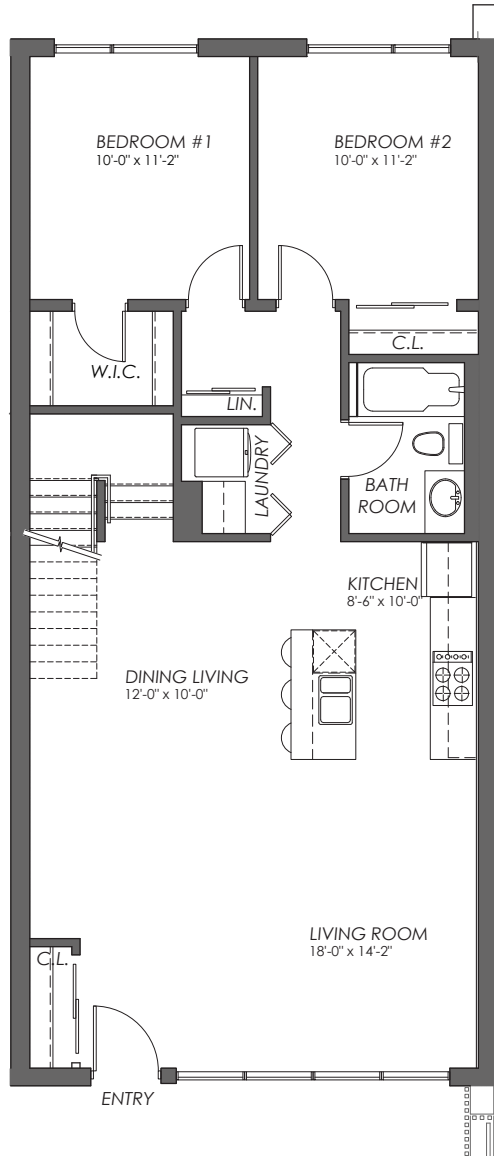

loft with private rooftop patio

LONGFIELDS SQUARE II

the heart of Barrhaven

Suite A

Dreamers Lofts

1,448 sq.ft.

3 2

MAIN LEVEL

UPPER LEVEL

613 247 3093 • CAMPANALE.COM • RENTALINQUIRIES@CAMPANALE.COM

Not to scale. Actual usable area may vary from stated floor area. Dimensions are approximate. Plans/elevations are subject to change without notice and are only suggested layouts & finishes E & O.E. Revised May 19, 2023.