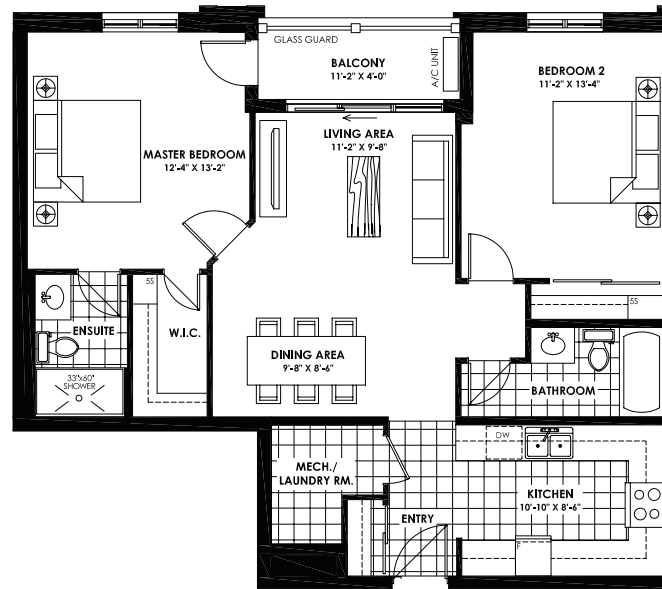

# The Bullet

## Longfields Station Terrace Home

987 sq.ft. + 52 sq.ft. balcony (inside unit)

🛏️ 2 🪑 2 🚗 1

### MAIN FLOOR

Room dimensions noted are to the face of finished walls. Areas noted are to the exterior of the framing/structure. Actual built dimensions may vary slightly due to construction requirements. E. & O. E.