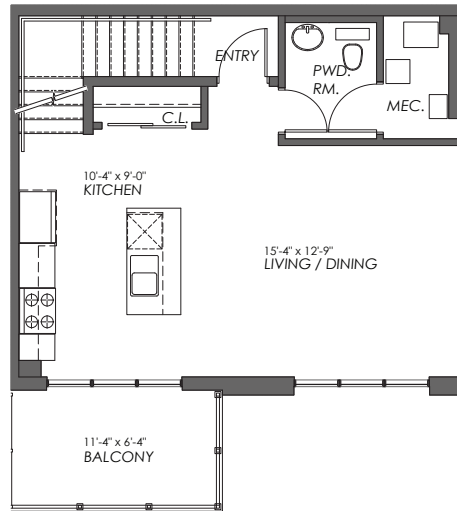

Suite 4

Cascade

1,094 sq.ft.

🛋️ 2 🪑 1.5

LONGFIELDS SQUARE II
the heart of Barrhaven

MAIN LEVEL

UPPER LEVEL

Room dimensions noted are to the face of finished walls. Areas noted are to the exterior of the framing/structure. Actual built dimensions may vary slightly due to construction requirements. E. & O. E.