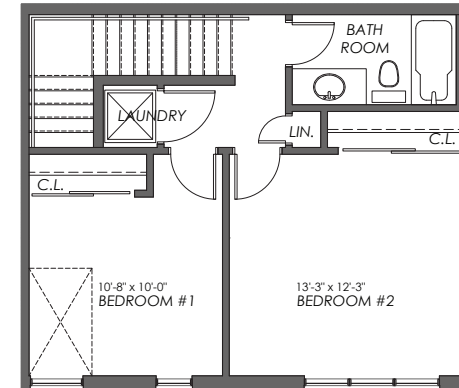

Suite 4

Cascade

1,094 sq.ft.

🛋️ 2 🪑 1.5

LONGFIELDS SQUARE II
the heart of Barrhaven

MAIN LEVEL

UPPER LEVEL

Room dimensions noted are to the face of finished walls. Areas noted are to the exterior of the framing/structure. Actual built dimensions may vary slightly due to construction requirements. E. & O. E.