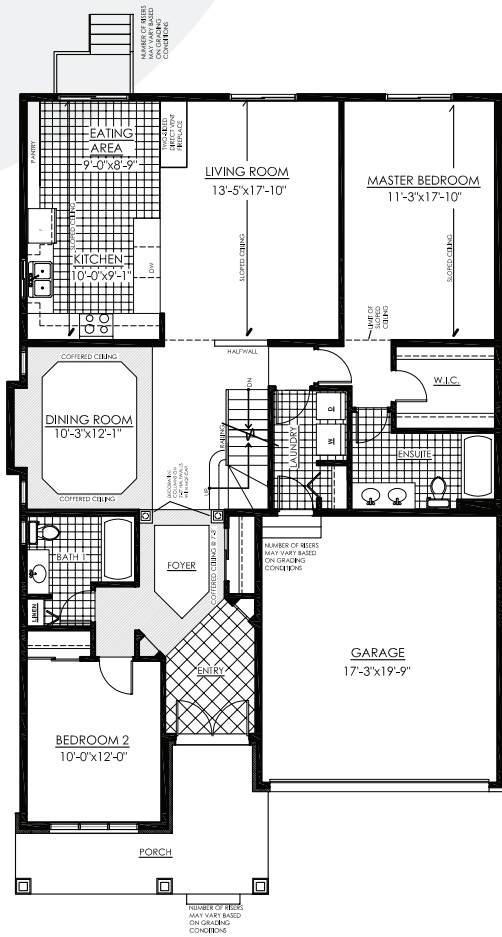

# Milano C

Detached Bungalow

1,991 sq.ft.

🛋️ 3 🪑 3 🚗 2

MAIN FLOOR

LOFT

BASEMENT

Room dimensions noted are to the face of finished walls. Areas noted are to the exterior of the framing/structure. Actual built dimensions may vary slightly due to construction requirements. E. & O. E.