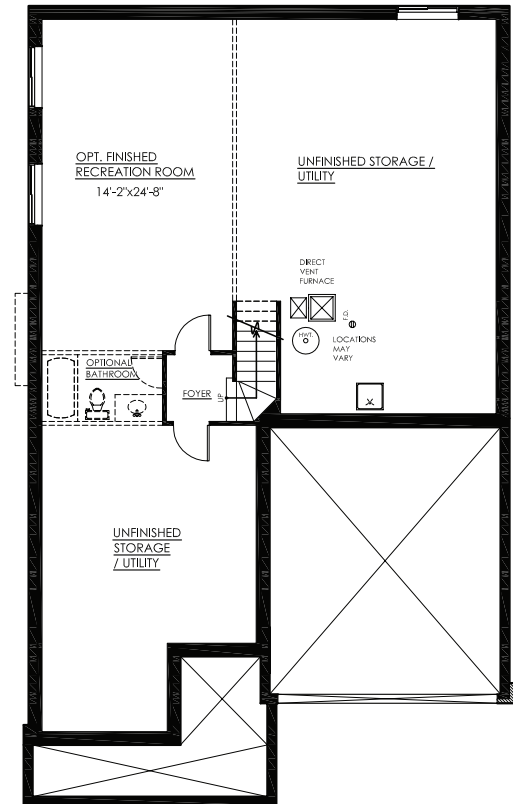

# Milano C

Detached Bungalow

1,991 sq.ft.

🛋️ 3 🪑 3 🚗 2

MAIN FLOOR

LOFT

BASEMENT

Room dimensions noted are to the face of finished walls. Areas noted are to the exterior of the framing/structure. Actual built dimensions may vary slightly due to construction requirements. E. & O. E.