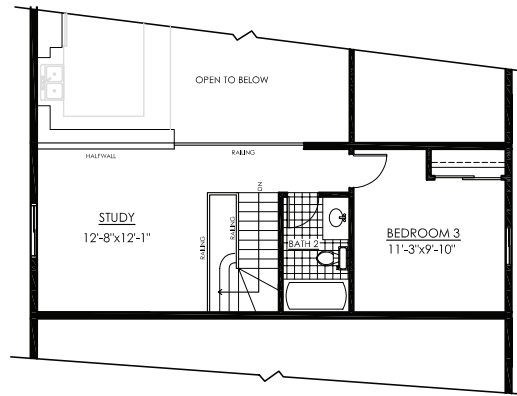

# Milano C

Detached Bungalow

1,991 sq.ft.

🛋️ 3 🪑 3 🚗 2

MAIN FLOOR

LOFT

BASEMENT

Room dimensions noted are to the face of finished walls. Areas noted are to the exterior of the framing/structure. Actual built dimensions may vary slightly due to construction requirements. E. & O. E.