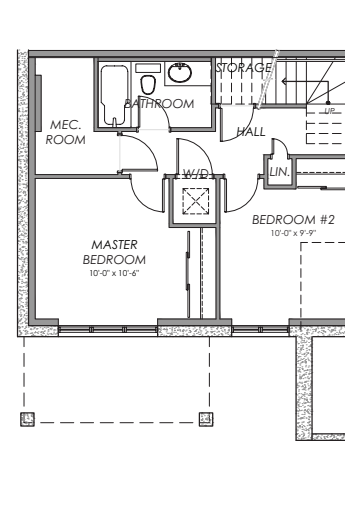

# Pioneer

Urban Terrace Homes

1,131 sq.ft.

🚗 2 🚲 1.5 🚗 1

### MAIN FLOOR

### LOWER FLOOR

Room dimensions noted are to the face of finished walls. Areas noted are to the exterior of the framing/structure. Actual built dimensions may vary slightly due to construction requirements. E. & O. E.