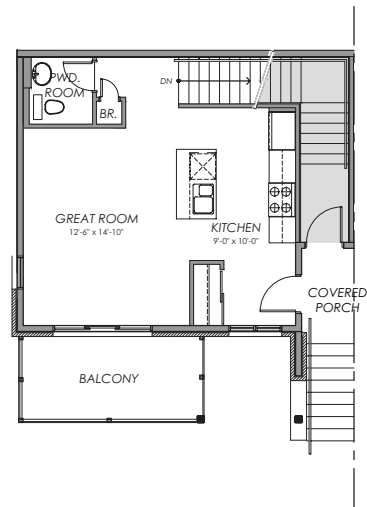

# Pioneer

Urban Terrace Homes

1,131 sq.ft.

🚗 2 🚲 1.5 🚗 1

### MAIN FLOOR

### LOWER FLOOR

Room dimensions noted are to the face of finished walls. Areas noted are to the exterior of the framing/structure. Actual built dimensions may vary slightly due to construction requirements. E. & O. E.