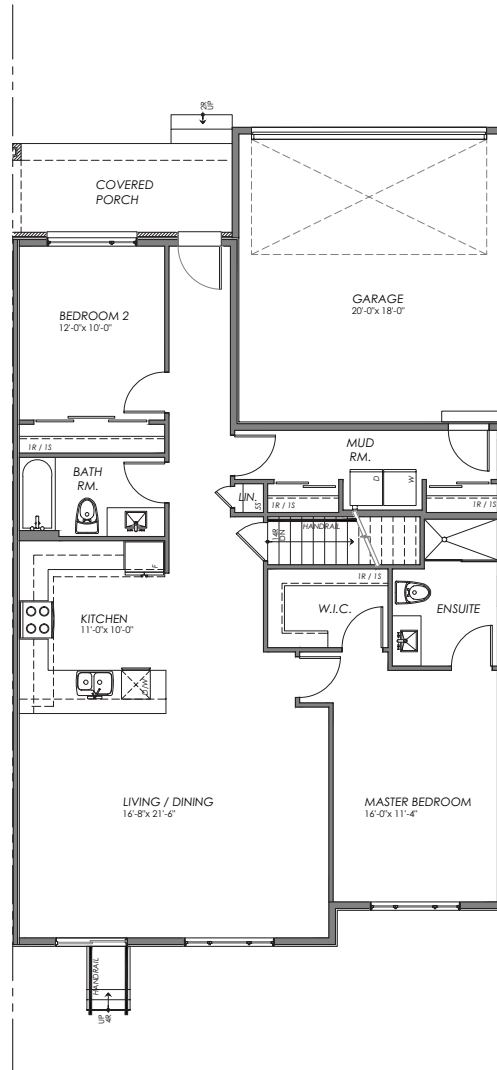

Legacy

Attached Bungalow

2,263 sq.ft.

🛏 2+1 🚗 3 🚗 2

MAIN FLOOR

BASEMENT

Room dimensions noted are to the face of finished walls. Areas noted are to the exterior of the framing/structure. Actual built dimensions may vary slightly due to construction requirements. E. & O. E.