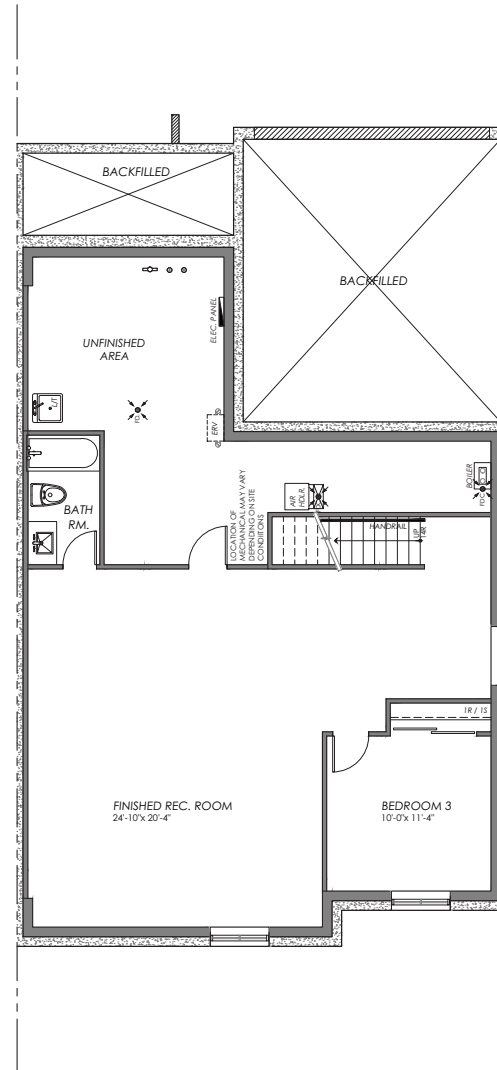

Legacy

Attached Bungalow

2,263 sq.ft.

🛏 2+1 🚗 3 🚗 2

MAIN FLOOR

BASEMENT

Room dimensions noted are to the face of finished walls. Areas noted are to the exterior of the framing/structure. Actual built dimensions may vary slightly due to construction requirements. E. & O. E.