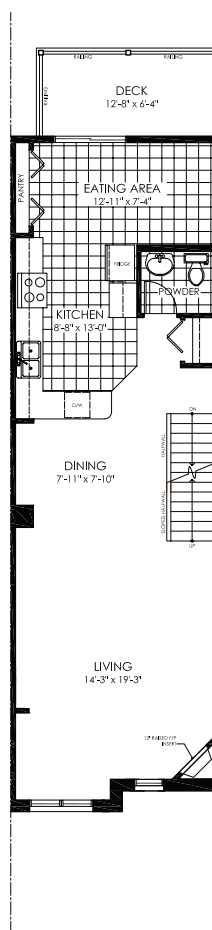

# Continental

Terrace Home

1,477 sq.ft.

🚗 2 🚲 2.5 🚗 1

MAIN FLOOR

ENTRY

SECOND FLOOR

Room dimensions noted are to the face of finished walls. Areas noted are to the exterior of the framing/structure. Actual built dimensions may vary slightly due to construction requirements. E. & O. E.