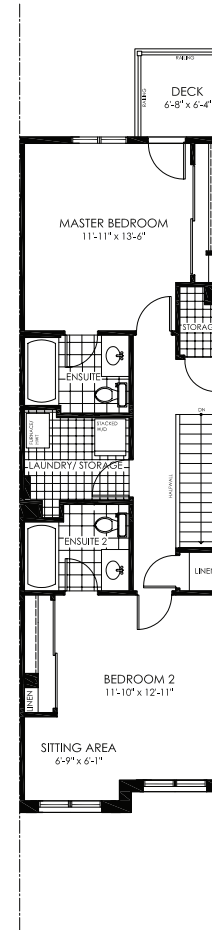

# Continental

Terrace Home

1,477 sq.ft.

🚗 2 🚲 2.5 🚗 1

MAIN FLOOR

ENTRY

SECOND FLOOR

Room dimensions noted are to the face of finished walls. Areas noted are to the exterior of the framing/structure. Actual built dimensions may vary slightly due to construction requirements. E. & O. E.