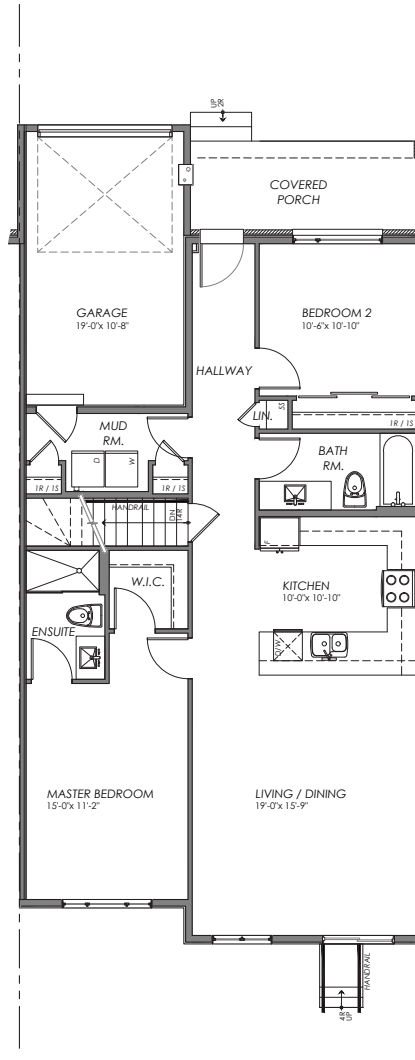

Union 2

Attached Bungalow

1,221 sq.ft. + 719 sq.ft.

Finished Basement

🚗 2+1 🪑 3 🚗 1

MAIN FLOOR

BASEMENT

Room dimensions noted are to the face of finished walls. Areas noted are to the exterior of the framing/structure. Actual built dimensions may vary slightly due to construction requirements. E. & O. E.