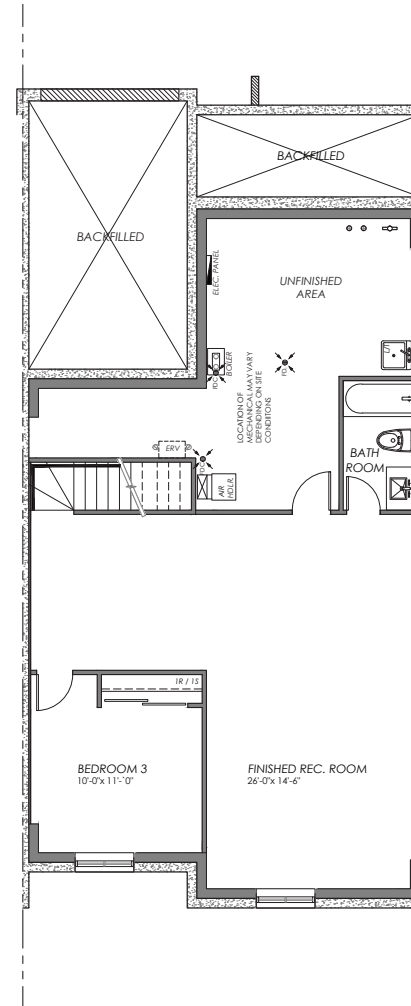

Union 2

Attached Bungalow

1,221 sq.ft. + 719 sq.ft.

Finished Basement

🚗 2+1 🪑 3 🚗 1

MAIN FLOOR

BASEMENT

Room dimensions noted are to the face of finished walls. Areas noted are to the exterior of the framing/structure. Actual built dimensions may vary slightly due to construction requirements. E. & O. E.