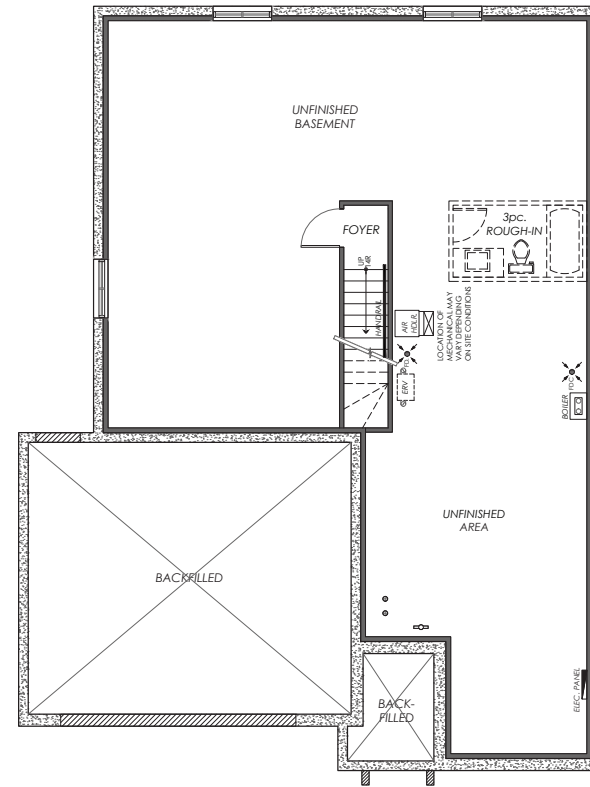

# Lincoln

Bungalow

1,417 sq.ft.

3 2 2

### MAIN FLOOR

### BASEMENT

Room dimensions noted are to the face of finished walls. Areas noted are to the exterior of the framing/structure. Actual built dimensions may vary slightly due to construction requirements. E. & O. E.