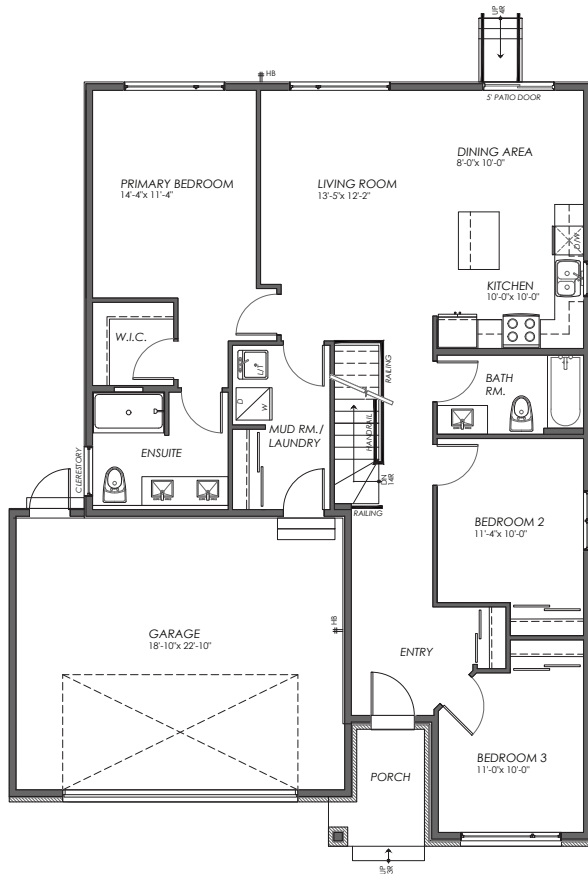

# Lincoln

Bungalow

1,417 sq.ft.

3 2 2

### MAIN FLOOR

### BASEMENT

Room dimensions noted are to the face of finished walls. Areas noted are to the exterior of the framing/structure. Actual built dimensions may vary slightly due to construction requirements. E. & O. E.