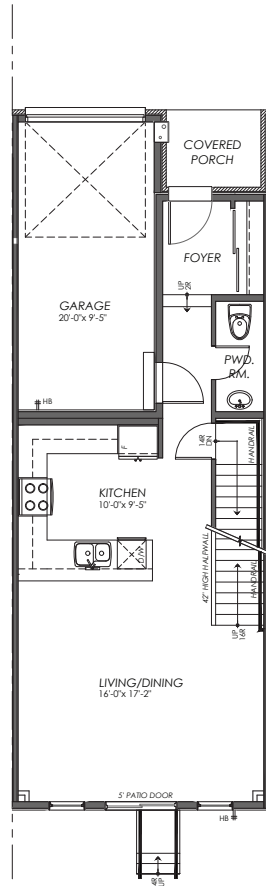

Hero 2

Townhome

1,370 sq.ft. + 273 sq.ft.

Finished Basement

🚗 3 🚲 3.5 🚘 1

MAIN FLOOR

SECOND FLOOR

BASEMENT

Room dimensions noted are to the face of finished walls. Areas noted are to the exterior of the framing/structure. Actual built dimensions may vary slightly due to construction requirements. E. & O. E.