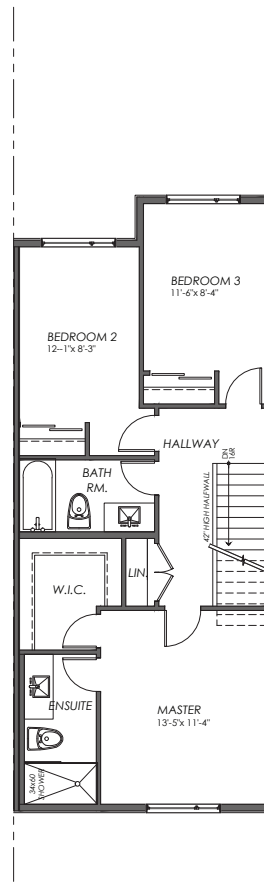

Hero 2

Townhome

1,370 sq.ft. + 273 sq.ft.

Finished Basement

🚗 3 🚲 3.5 🚘 1

MAIN FLOOR

SECOND FLOOR

BASEMENT

Room dimensions noted are to the face of finished walls. Areas noted are to the exterior of the framing/structure. Actual built dimensions may vary slightly due to construction requirements. E. & O. E.