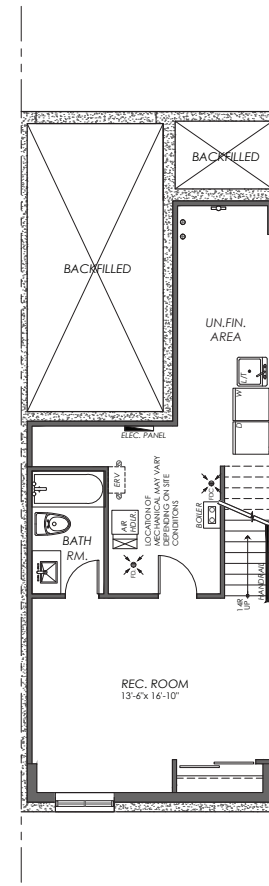

Hero 2

Townhome

1,370 sq.ft. + 273 sq.ft.

Finished Basement

🚗 3 🚲 3.5 🚘 1

MAIN FLOOR

SECOND FLOOR

BASEMENT

Room dimensions noted are to the face of finished walls. Areas noted are to the exterior of the framing/structure. Actual built dimensions may vary slightly due to construction requirements. E. & O. E.