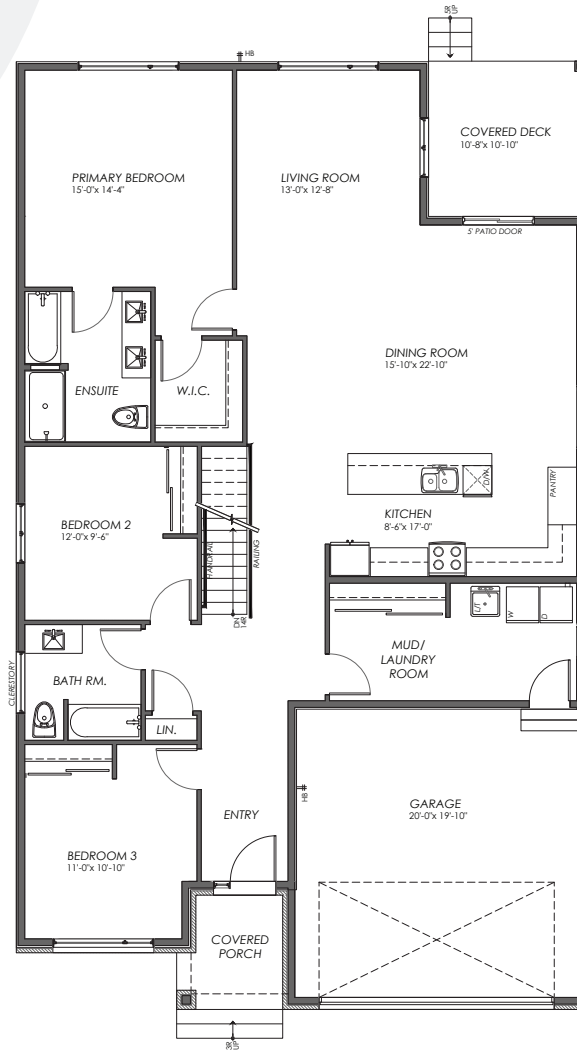

# Haven

Bungalow

1,961 sq.ft.

3 2 2

### MAIN FLOOR

### BASEMENT

Room dimensions noted are to the face of finished walls. Areas noted are to the exterior of the framing/structure. Actual built dimensions may vary slightly due to construction requirements. E. & O. E.