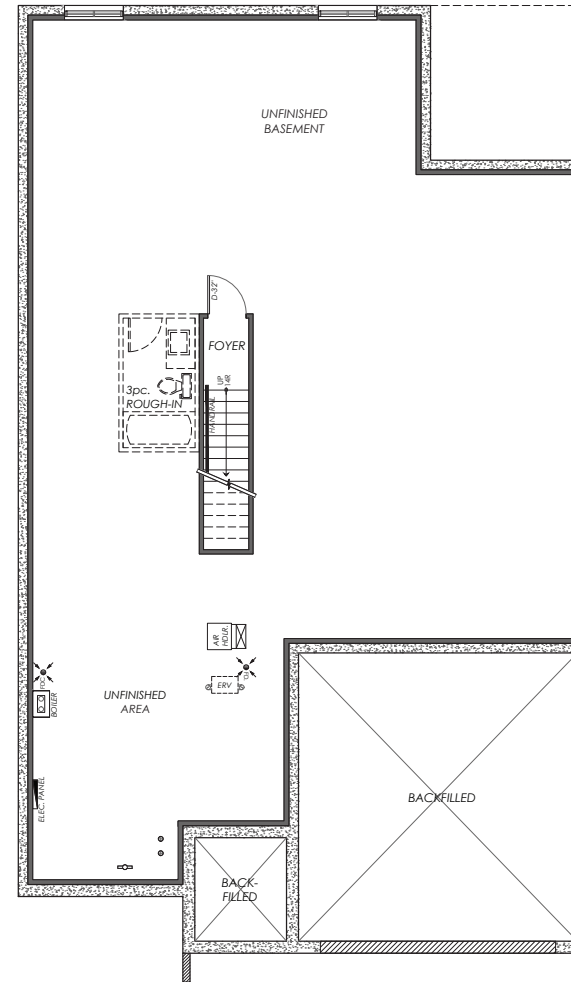

# Haven

Bungalow

1,961 sq.ft.

3 2 2

### MAIN FLOOR

### BASEMENT

Room dimensions noted are to the face of finished walls. Areas noted are to the exterior of the framing/structure. Actual built dimensions may vary slightly due to construction requirements. E. & O. E.