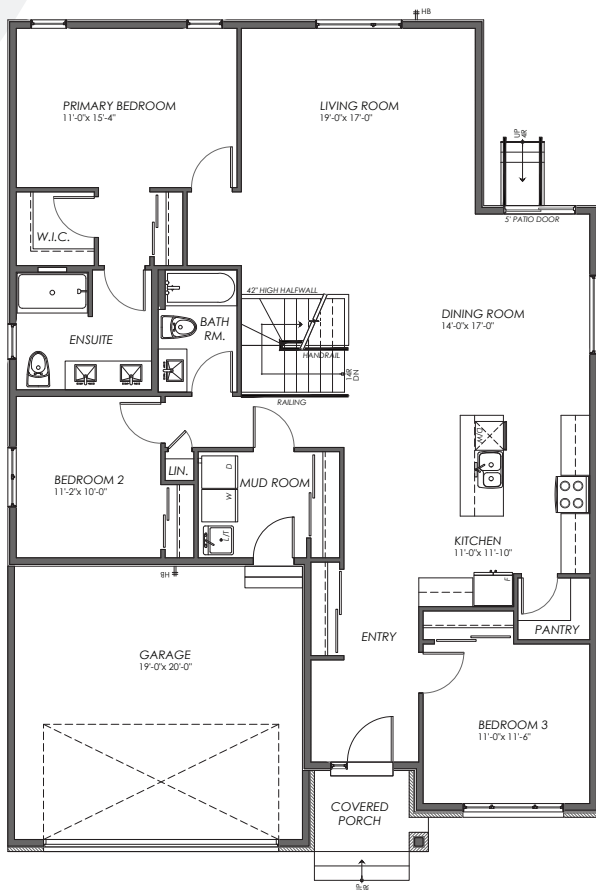

Avon

Bungalow

1,787 sq.ft.

3 2 2

MAIN FLOOR

BASEMENT

Room dimensions noted are to the face of finished walls. Areas noted are to the exterior of the framing/structure. Actual built dimensions may vary slightly due to construction requirements. E. & O. E.