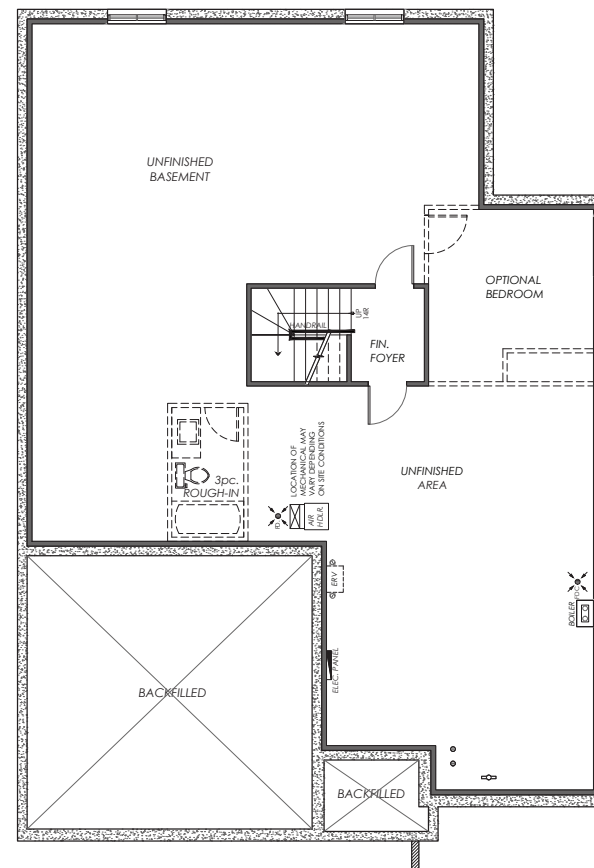

Avon

Bungalow

1,787 sq.ft.

3 2 2

MAIN FLOOR

BASEMENT

Room dimensions noted are to the face of finished walls. Areas noted are to the exterior of the framing/structure. Actual built dimensions may vary slightly due to construction requirements. E. & O. E.