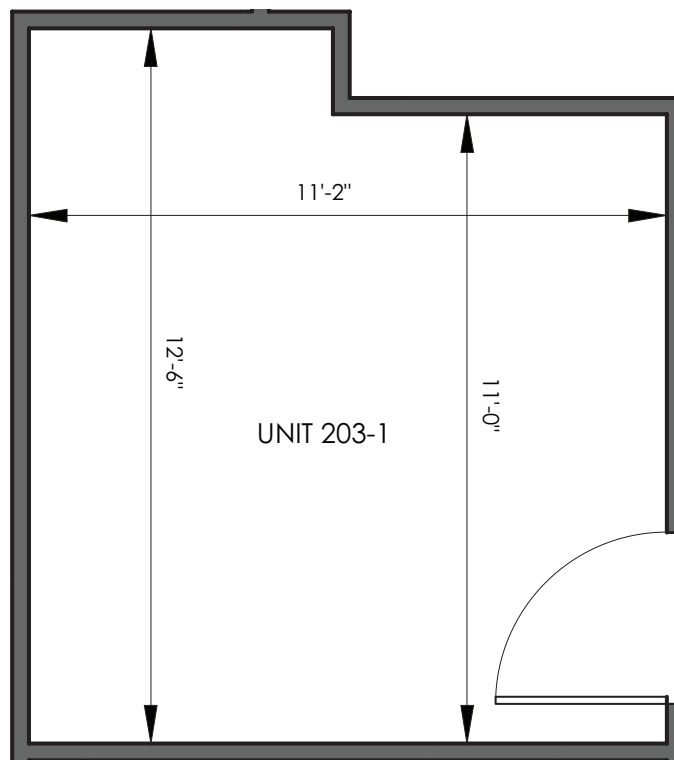

Unit 203-1

123 sq.ft.

1187 Bank Street

Room dimensions noted are to the face of finished walls. Areas noted are to the exterior of the framing/structure. Actual built dimensions may vary slightly due to construction requirements. E. & O. E.