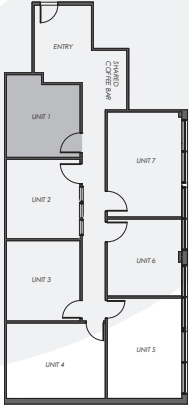

Unit 203-1

123 sq.ft.

1187 Bank Street

Room dimensions noted are to the face of finished walls. Areas noted are to the exterior of the framing/structure. Actual built dimensions may vary slightly due to construction requirements. E. & O. E.