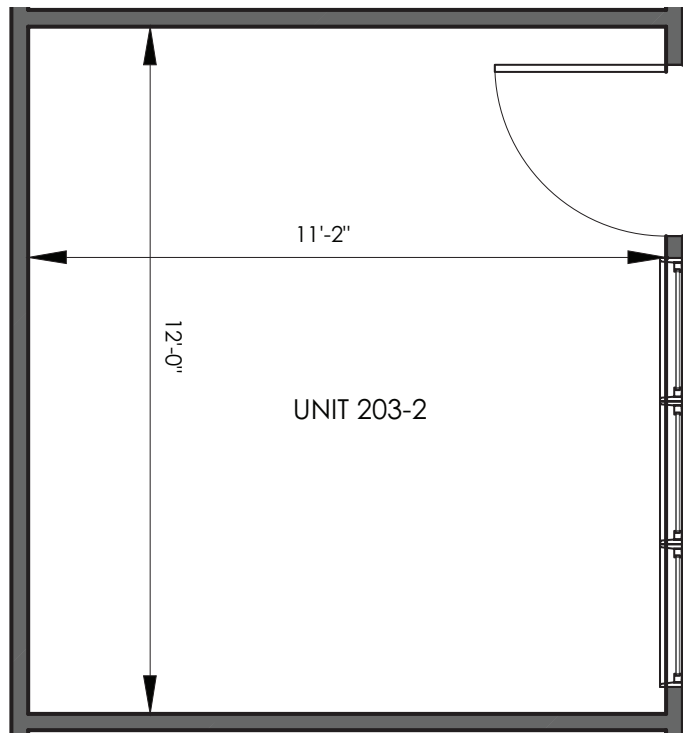

Unit 203-2

134 sq.ft.

1187 Bank Street

Room dimensions noted are to the face of finished walls. Areas noted are to the exterior of the framing/structure. Actual built dimensions may vary slightly due to construction requirements. E. & O. E.