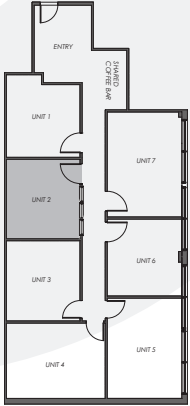

Unit 203-2

134 sq.ft.

1187 Bank Street

Room dimensions noted are to the face of finished walls. Areas noted are to the exterior of the framing/structure. Actual built dimensions may vary slightly due to construction requirements. E. & O. E.