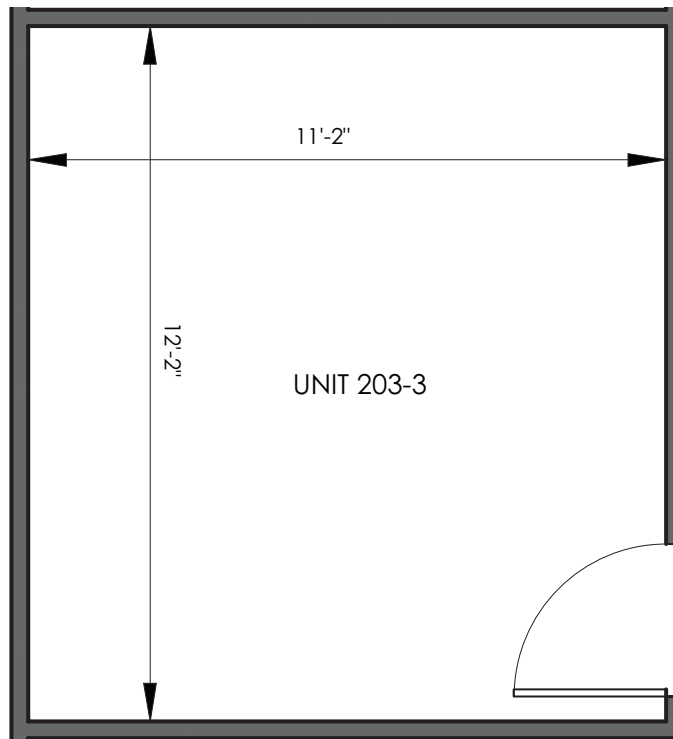

Unit 203-3

136 sq.ft.

1187 Bank Street

Room dimensions noted are to the face of finished walls. Areas noted are to the exterior of the framing/structure. Actual built dimensions may vary slightly due to construction requirements. E. & O. E.