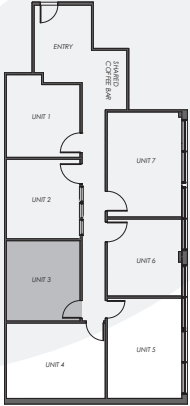

Unit 203-3

136 sq.ft.

1187 Bank Street

Room dimensions noted are to the face of finished walls. Areas noted are to the exterior of the framing/structure. Actual built dimensions may vary slightly due to construction requirements. E. & O. E.