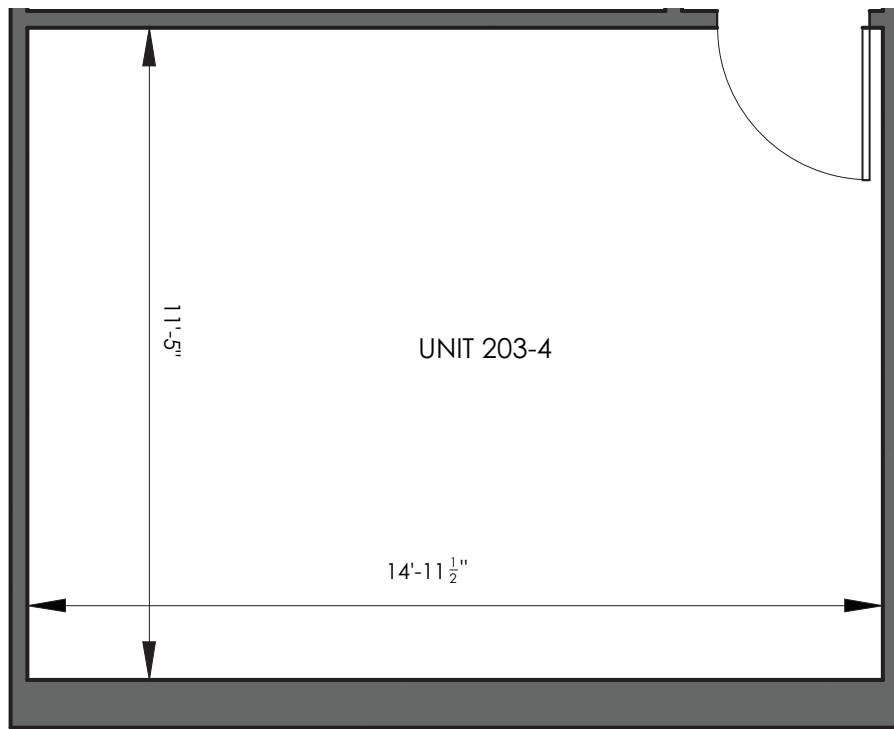

Unit 203-4

171 sq.ft.

1187 Bank Street

Room dimensions noted are to the face of finished walls. Areas noted are to the exterior of the framing/structure. Actual built dimensions may vary slightly due to construction requirements. E. & O. E.