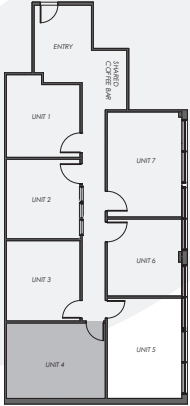

Unit 203-4

171 sq.ft.

1187 Bank Street

Room dimensions noted are to the face of finished walls. Areas noted are to the exterior of the framing/structure. Actual built dimensions may vary slightly due to construction requirements. E. & O. E.