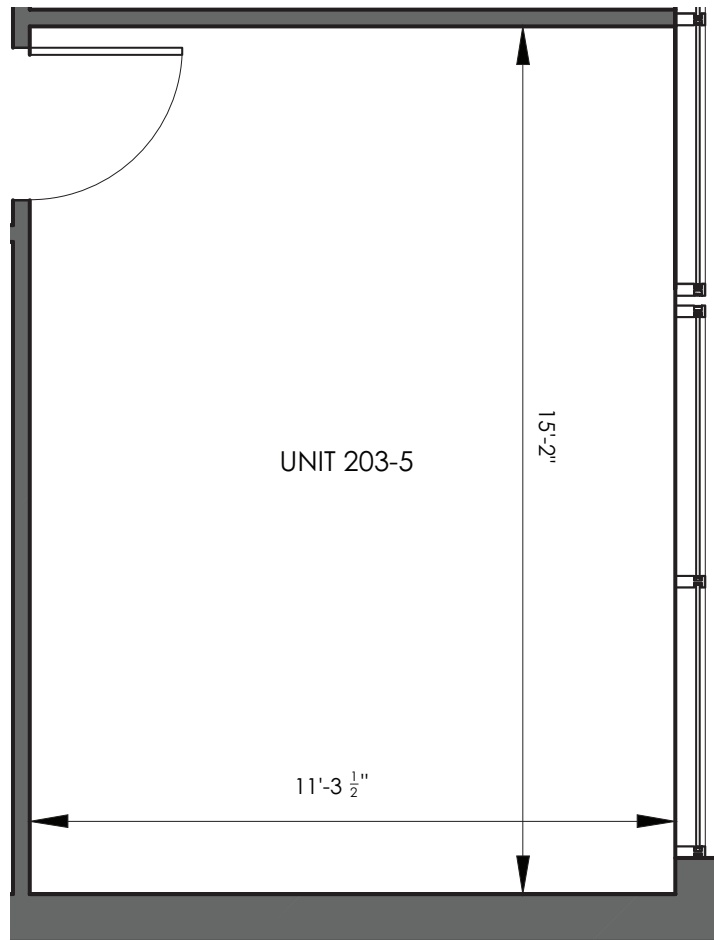

# Unit 203-5

171 sq.ft.

# 1187 Bank Street

Room dimensions noted are to the face of finished walls. Areas noted are to the exterior of the framing/structure. Actual built dimensions may vary slightly due to construction requirements. E. & O. E.