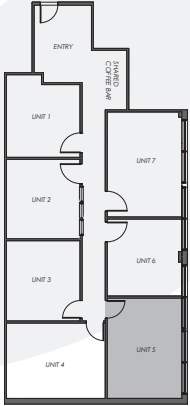

# Unit 203-5

171 sq.ft.

# 1187 Bank Street

Room dimensions noted are to the face of finished walls. Areas noted are to the exterior of the framing/structure. Actual built dimensions may vary slightly due to construction requirements. E. & O. E.