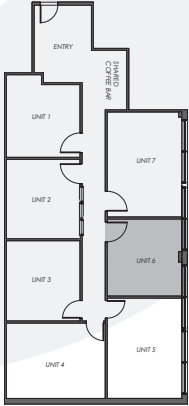

Unit 203-6

132 sq.ft.

1187 Bank Street

Room dimensions noted are to the face of finished walls. Areas noted are to the exterior of the framing/structure. Actual built dimensions may vary slightly due to construction requirements. E. & O. E.