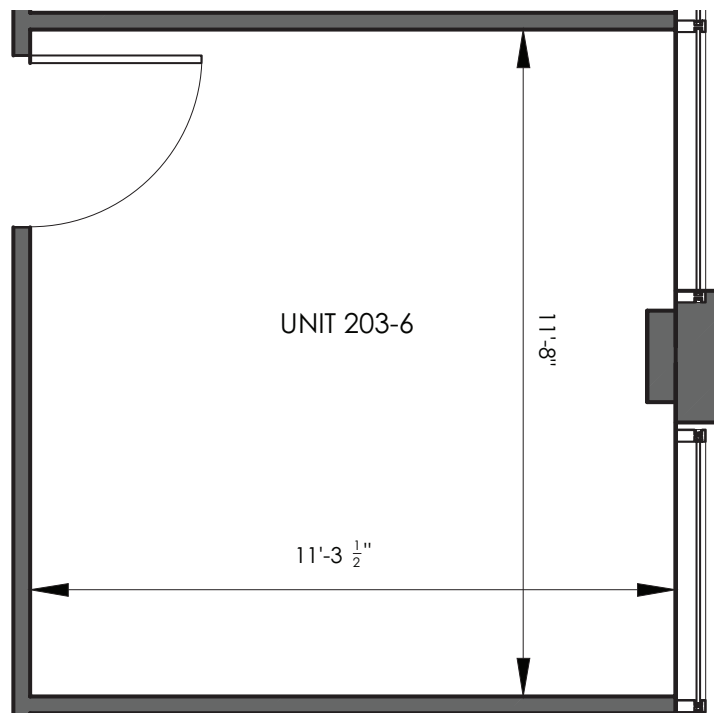

Unit 203-6

132 sq.ft.

1187 Bank Street

Room dimensions noted are to the face of finished walls. Areas noted are to the exterior of the framing/structure. Actual built dimensions may vary slightly due to construction requirements. E. & O. E.