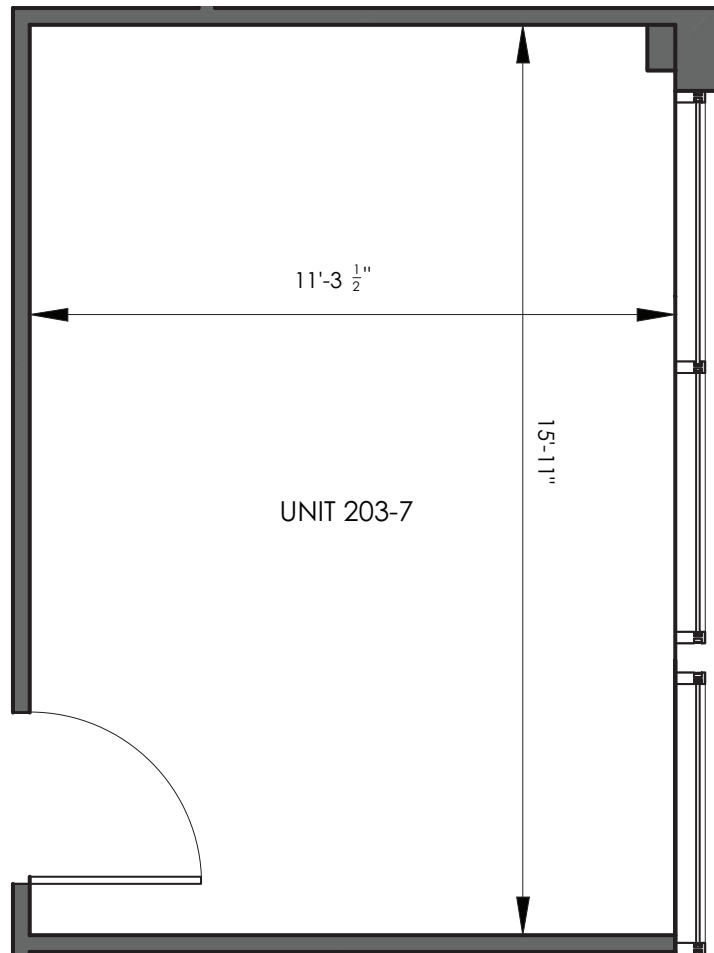

# Unit 203-7

180 sq.ft.

1187 Bank Street

Room dimensions noted are to the face of finished walls. Areas noted are to the exterior of the framing/structure. Actual built dimensions may vary slightly due to construction requirements. E. & O. E.