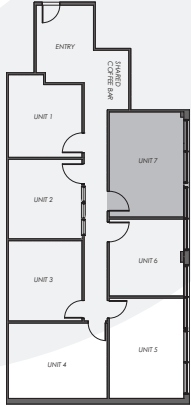

# Unit 203-7

180 sq.ft.

1187 Bank Street

Room dimensions noted are to the face of finished walls. Areas noted are to the exterior of the framing/structure. Actual built dimensions may vary slightly due to construction requirements. E. & O. E.