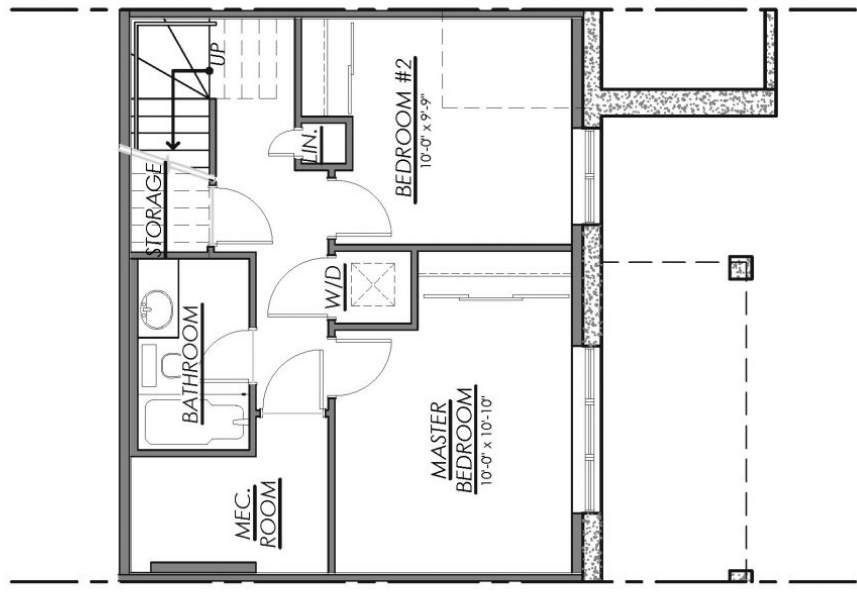

- 4 Stainless Steel Appliances (includes fridge, stove, dishwasher, microwave/hood fan)
- Washer and Dryer (White)
- 1 Parking Spot Included
- Kitchen Island with flush eating bar (as per plan)
- Luxury Vinyl Plank flooring throughout
- Carpeting on stairs
- Large balcony off kitchen
- Quartz counter top in kitchen
- Air conditioning

Phone: (613) 730-7000

THE URBAN TERRACE RENTALS

THE EXPLORER LOWER LEVEL MIDDLE UNIT

NOT TO SCALE
ACTUAL USABLE AREA MAY VARY FROM STATED FLOOR AREA
DIMENSIONS ARE APPROXIMATE
PLANS / ELEVATIONS ARE SUBJECT TO CHANGE WITHOUT NOTICE
E. & O. E.
REVISED MARCH 27th, 2018