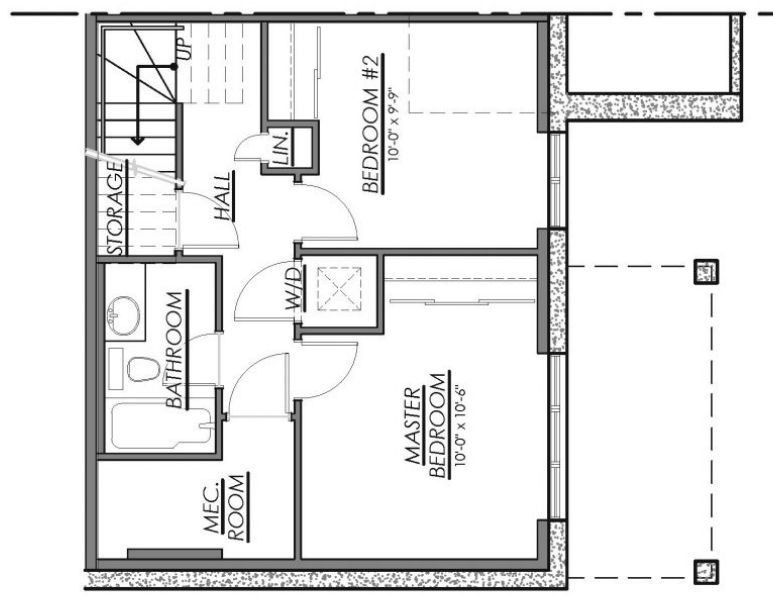

- 4 Stainless Steel Appliances (includes fridge, stove, dishwasher, microwave/hood fan)
- Washer and Dryer (White)
- 1 Parking Spot Included
- Kitchen Island with flush eating bar (as per plan)
- Luxury Vinyl Plank flooring throughout
- Carpeting on stairs
- Large balcony off kitchen
- Quartz counter top in kitchen
- Air conditioning

Phone: (613) 730-7000

NOT TO SCALE
 AREA MAY VARY FROM STATED FLOOR AREA
 DIMENSIONS ARE APPROXIMATE
 PLANS/ELEVATIONS ARE SUBJECT TO CHANGE WITHOUT NOTICE
 AND ARE ONLY SUGGESTED LAYOUTS & FINISHES
 E. & O. E.
 REVISED MARCH 27th 2018