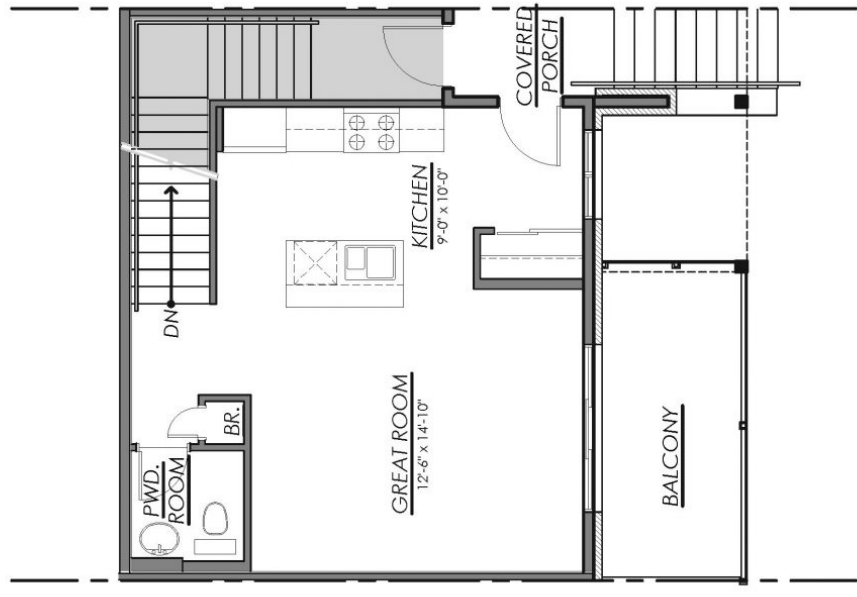

- 4 Stainless Steel Appliances (includes fridge, stove, dishwasher, microwave/hood fan)
- Washer and Dryer (White)
- 1 Parking Spot Included
- Kitchen Island with flush eating bar (as per plan)
- Luxury Vinyl Plank flooring throughout
- Carpeting on stairs
- Large balcony off kitchen
- Quartz counter top in kitchen
- Air conditioning

*Images of similar model shown, interior design and layout varies per model.

Property Detail

Type	Residential Rentals
Status	For Rent
Location	Barrhaven Longfields Station
Price	\$1,675.00 /mth + util
Area	1180 sq. ft.
Bedrooms	2
Bathrooms	1.5

[table id=92 /] [table id=10 /]

Email: info@campanale.com

Phone: (613) 730-7000

THE URBAN TERRACE RENTALS

THE EXPLORER LOWER LEVEL MIDDLE UNIT

NOT TO SCALE
 AREA MAY VARY FROM STATED FLOOR AREA
 DIMENSIONS ARE APPROXIMATE
 PLANS / ELEVATIONS ARE SUBJECT TO CHANGE WITHOUT NOTICE
 E. & O. E.
 REVISED MARCH 27th, 2018