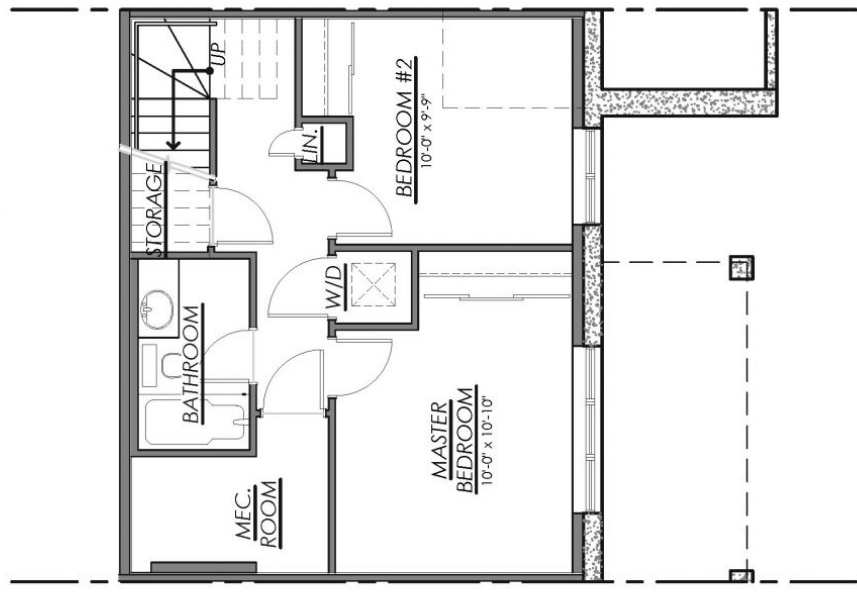

THE URBAN TERRACE RENTALS

THE EXPLORER LOWER LEVEL MIDDLE UNIT

NOT TO SCALE
AREA MAY VARY FROM STATED FLOOR AREA
DIMENSIONS ARE APPROXIMATE
PLANS / ELEVATIONS ARE SUBJECT TO CHANGE WITHOUT NOTICE
E. & O. E.
REVISED MARCH 27th, 2018