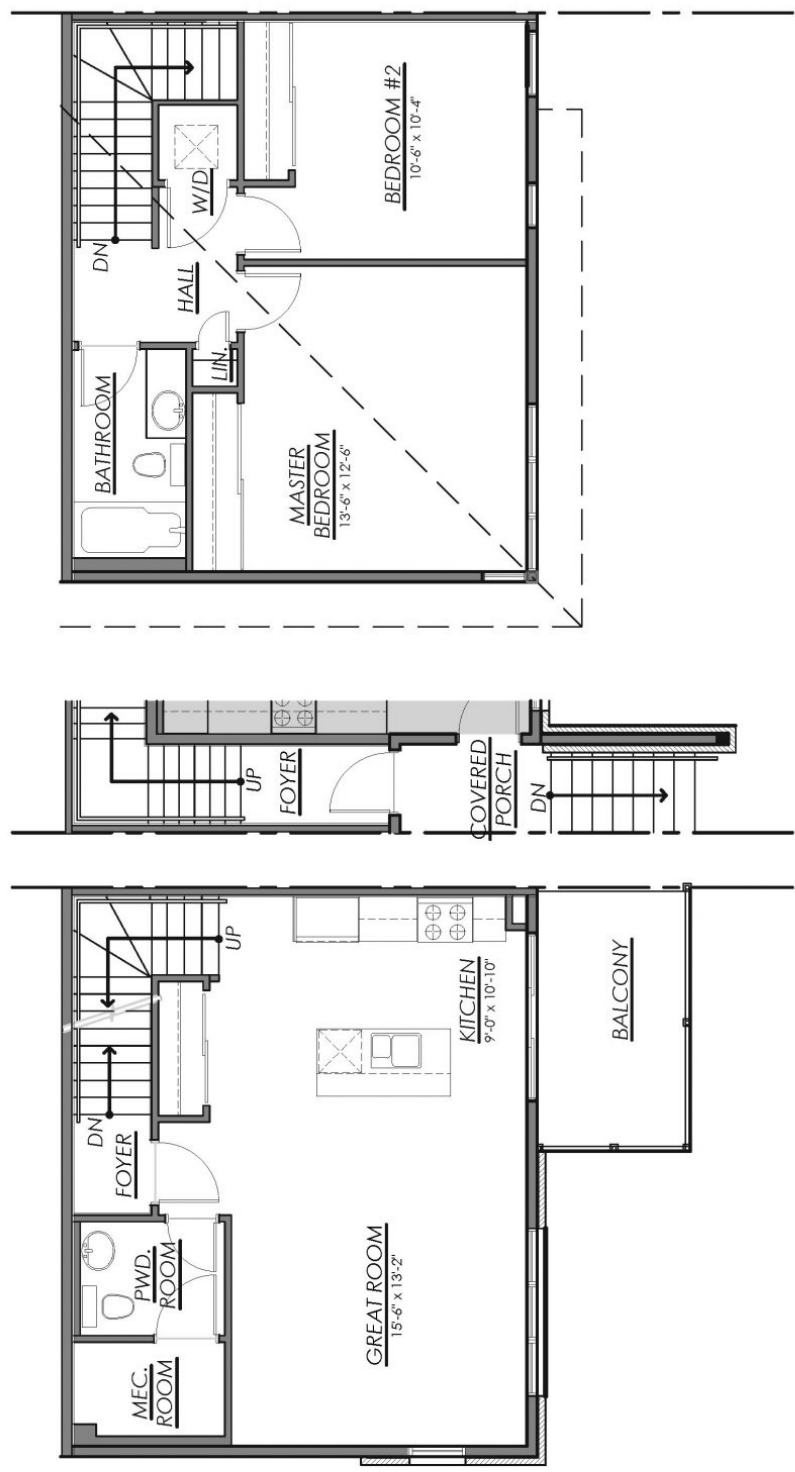

THE URBAN TERRACE RENTALS

THE MOUNTAINEER UPPER LEVEL END UNIT

NOT TO SCALE
ACTUAL USABLE AREA MAY VARY FROM STATED FLOOR AREA
DIMENSIONS ARE APPROXIMATE
FINISHES AND ELEVATIONS ARE SUBJECT TO CHANGE WITHOUT NOTICE
ALL DIMENSIONS ARE TO FACE UNLESS OTHERWISE NOTED
E. & O. E.
REVISED MARCH 27th, 2018