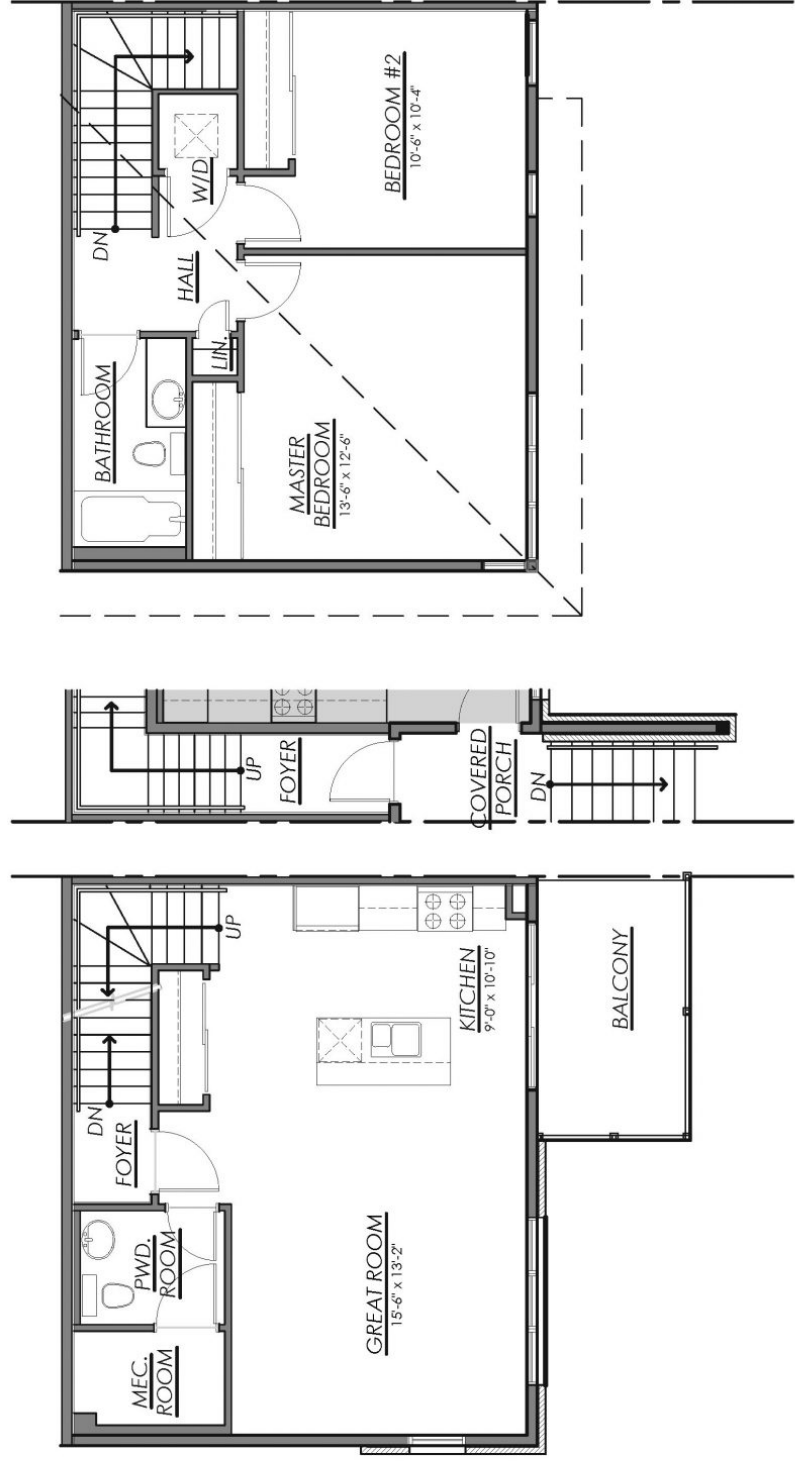

Urban Terrace Rental | Mountaineer | Upper End - Longfields Drive, Ottawa ON

Brand New Construction | Quality & Energy-efficient | Saving you Money on Your Utilities | Renting Fast

- 4 Stainless Steel Appliances (includes fridge, stove, dishwasher, microwave/hood fan)
- Washer and Dryer (White)
- 1 Parking Spot Included
- Kitchen Island with flush eating bar (as per plan)
- Luxury Vinyl Plank flooring throughout
- Carpeting on stairs
- Large balcony off kitchen
- Quartz counter top in kitchen
- Air conditioning

Phone: (613) 730-7000

THE URBAN TERRACE RENTALS

THE MOUNTAINEER UPPER LEVEL END UNIT

NOT TO SCALE
 ACTUAL USABLE AREA MAY VARY FROM STATED FLOOR AREA
 DIMENSIONS ARE APPROXIMATE
 FINISHES AND ELEVATIONS ARE SUBJECT TO CHANGE WITHOUT NOTICE
 ALL DIMENSIONS ARE TO FACE UNLESS OTHERWISE NOTED
 E. & O. E.
 REVISED MARCH 27th, 2018