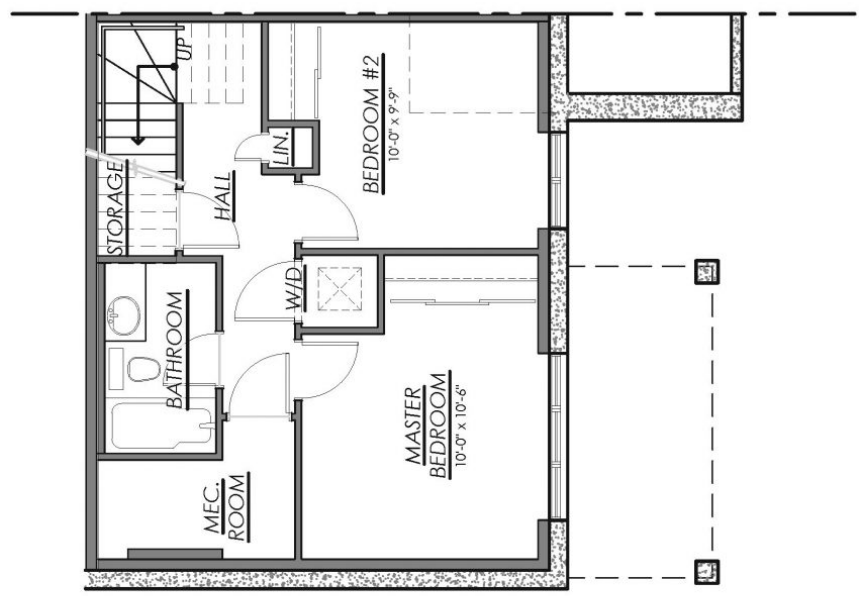

- 4 Stainless Steel Appliances (includes fridge, stove, dishwasher, microwave/hood fan)
- Washer and Dryer (White)
- 1 Parking Spot Included
- Kitchen Island with flush eating bar (as per plan)
- Luxury Vinyl Plank flooring throughout
- Carpeting on stairs
- Large balcony off kitchen
- Quartz counter top in kitchen
- Air conditioning

Phone: (613) 730-7000

THE URBAN TERRACE RENTALS

THE PIONEER LOWER LEVEL END UNIT

NOT TO SCALE
 SQUARE AREA MAY VARY FROM STATED FLOOR AREA
 DIMENSIONS ARE APPROXIMATE
 PLANS/ELEVATIONS ARE SUBJECT TO CHANGE WITHOUT NOTICE
 AND ARE ONLY SUGGESTED LAYOUTS & FINISHES
 E. & O. E.
 REVISED MARCH 27th 2018