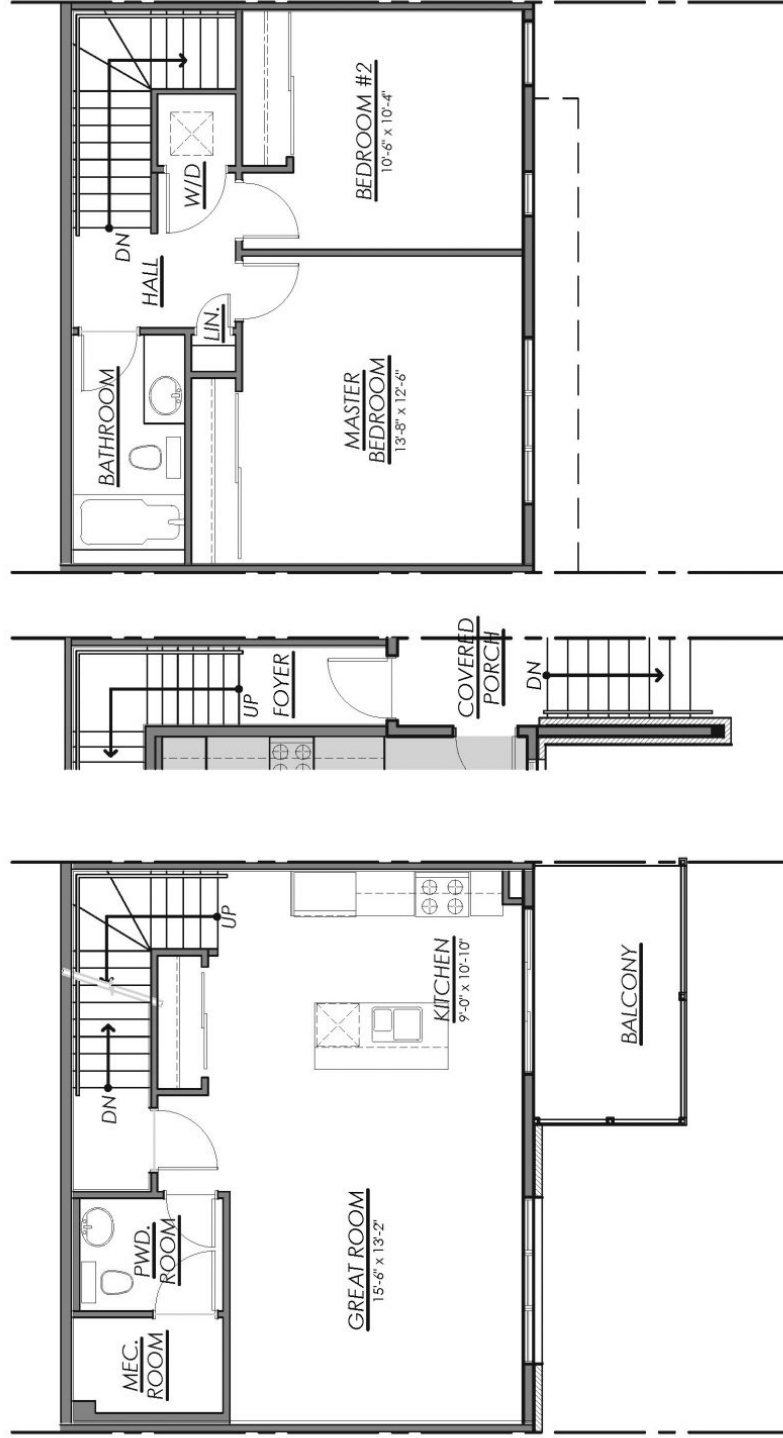

- 4 Stainless Steel Appliances (includes fridge, stove, dishwasher, microwave/hood fan)
- Washer and Dryer (White)
- 1 Parking Spot Included
- Kitchen Island with flush eating bar (as per plan)
- Luxury Vinyl Plank flooring throughout
- Carpeting on stairs
- Large balcony off kitchen
- Quartz counter top in kitchen
- Air conditioning

Property Detail

Type	Residential Rentals
Status	For Rent
Location	Barrhaven Longfields Station
Price	\$1,800.00 /mth + util
Area	1245 sq. ft.
Bedrooms	2
Bathrooms	1.5

[table id=92 /] [table id=10 /]

Email: info@campanale.com

Phone: (613) 730-7000

THE URBAN TERRACE RENTALS

THE CASCADE UPPER LEVEL MIDDLE UNIT

NOT TO SCALE
 ACTUAL USABLE AREA MAY VARY FROM STATED FLOOR AREA
 DIMENSIONS ARE APPROXIMATE
 FINISHES ARE SUGGESTED
 DIMENSIONS ARE APPROXIMATE
 AND ARE ONLY SUGGESTED LAYOUTS & FINISHES
 E. & O. E.
 REVISED MARCH 27th 2018